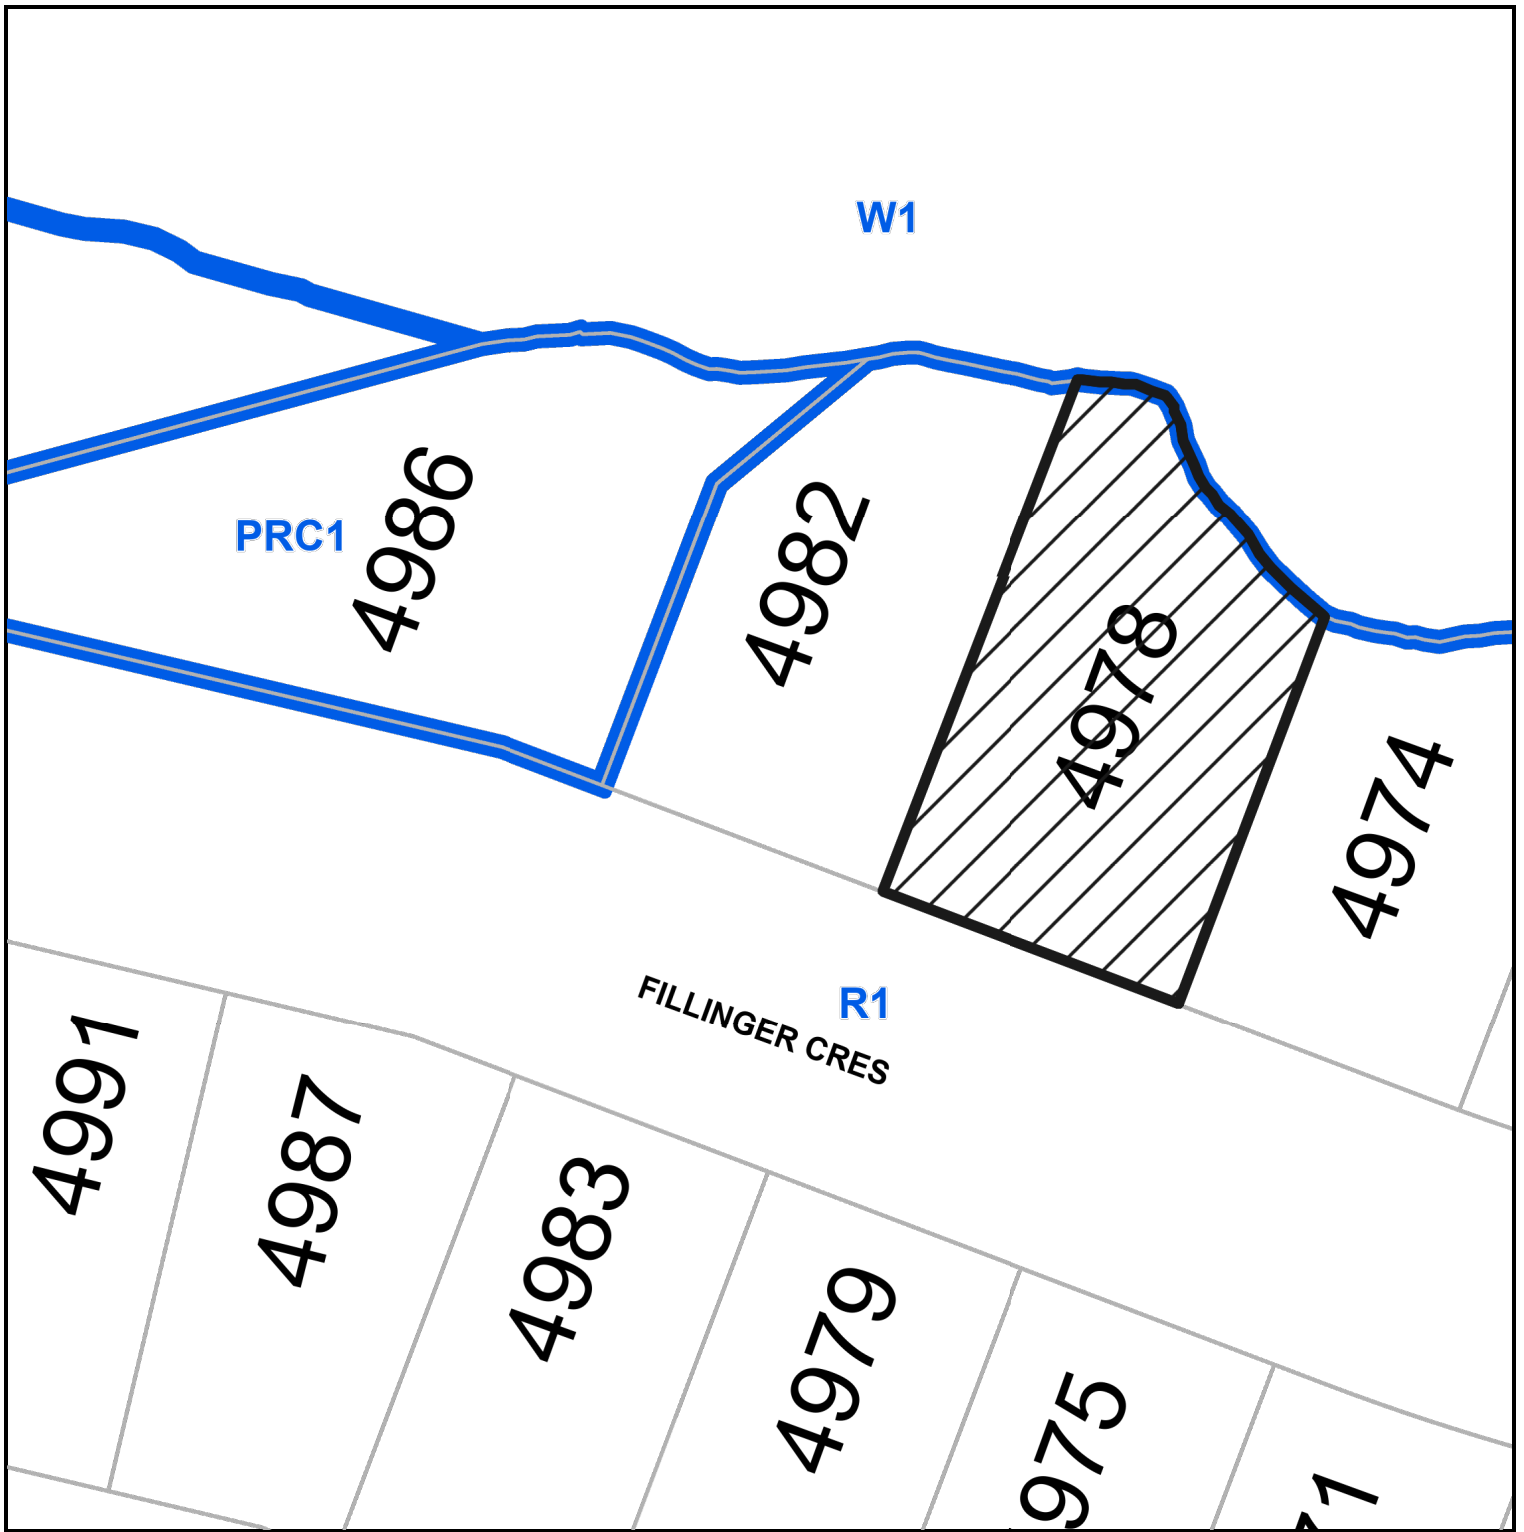

SUBJECT PROPERTY MAP

4978 Fillinger Crescent